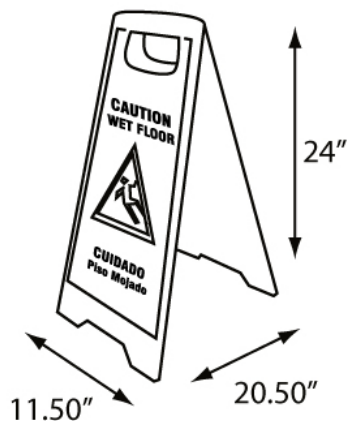

Caution Wet Floor Sign

Product Overview

Our 'Caution Wet Floor' Sign meets the industry standards for safety and maintenance. Use this sign in your facility to promote awareness.

Product Features:

- Designed to reduce accidents and promote safety
- Caution labels are multilingual and are on multiple sides of each sign
- Lightweight, portable and easy to use in any environment

More information and images available online.

MODEL #	COLOR
CS0702-19	YELLOW 19

Specifications:

Dimensions (in)	11.50" w x 24" h x 20.50" d
Weight (lb)	1.33 lb
Case Pack	10
Pallet Qty	480 units