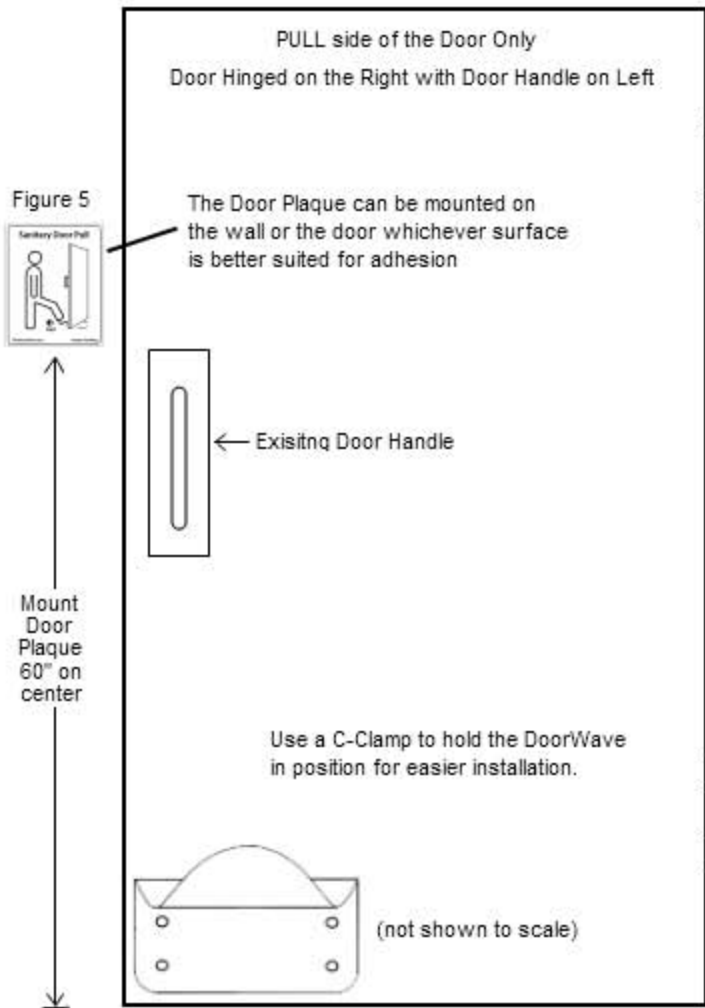

The DoorWave installation guide

Figure 1

Mounting location is on the same side as the door handle on the inward opening PULL side of door

Figure 2

Mounting location is on the same side as the door handle on the inward opening PULL side of door

Figure 3

(mounting close-up for door hinge on right)

Figure 4