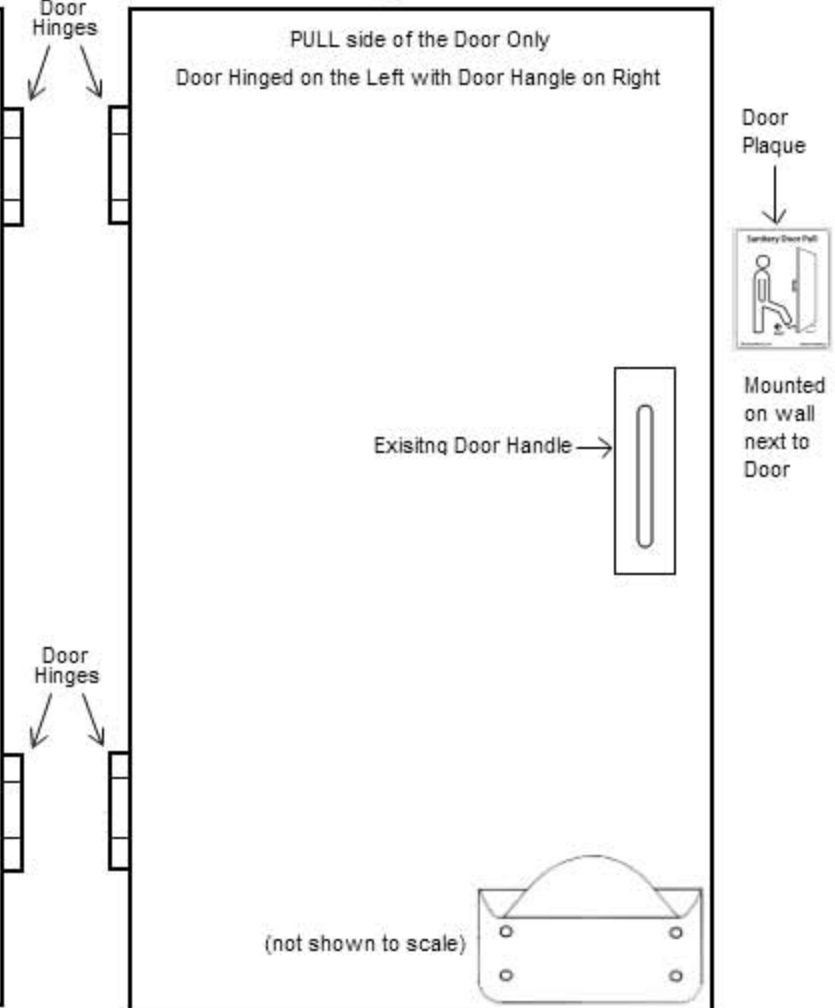

The DoorWave installation guide

Figure 1

Mounting location is on the same side as the door handle on the inward opening PULL side of door

Figure 2

Mounting location is on the same side as the door handle on the inward opening PULL side of door

Figure 3

(mounting close-up for door hinge on right)

Figure 4