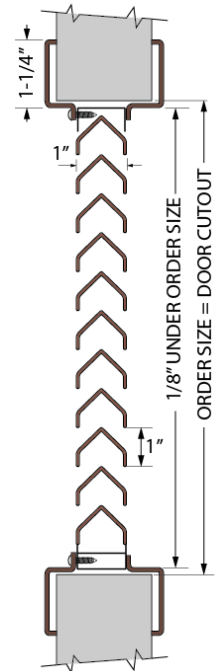

## VLV, INVERTED Y-BLADE LOUVERS 90 Minute Fire-Rated Steel Louvers

**IN STOCK  
FOR IMMEDIATE SHIPPING**

- ▶ For use in Fire Rated Door Applications under Positive and Neutral Pressure Intertek Testing Certification in Compliance to NFPA 252 (2000), UL 10C (2009), NFPA 252 (2012), CSI Code 089000 Louvers & Vents
- ▶ 18 Gauge Cold Rolled Steel Frame and Blades
- ▶ Mitered Welded Corner Frame Construction
- ▶ Reverse "Y" Blades are Framed Supported at 1" Increments with Blocked Vision Design
- ▶ Single Side Mounting for Non Corridor Exposure with Fastening Screw Included
- ▶ Designed for use with 1 3/4" Doors Only
- ▶ Baked on Powder Coat Finish. Color: Standard Bronze
- ▶ Fasteners: Phillips Head Screws # 8 x 3/4"

ITEM #	SIZES (DOOR CUTOUT)	PCS / CTN
VLV1212	12" x 12"	1
VLV1218	12" x 18"	1
VLV1224	12" x 24"	1
VLV1812	18" x 12"	1
VLV1818 *	18" x 18"	1
VLV1824 *	18" x 24"	1
VLV1860 *	18" x 60"	1
VLV1864 *	18" x 64"	1
VLV2010	20" x 10"	1
VLV2412	24" x 12"	1
VLV2418 *	24" x 18"	1
VLV2424 *	24" x 24"	1
VLV2460 *	24" x 60"	1
VLV2464 *	24" x 64"	1