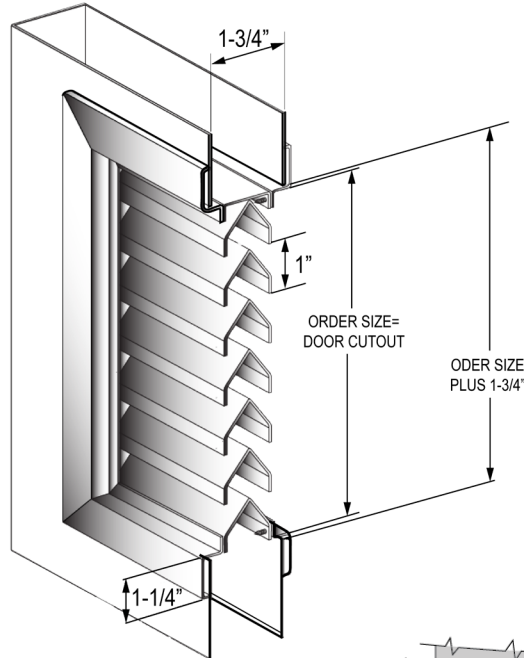

## VLV, INVERTED Y-BLADE LOUVERS 90 Minute Fire-Rated Steel Louvers

**IN STOCK  
FOR IMMEDIATE SHIPPING**

- ▶ For use in Fire Rated Door Applications under Positive and Neutral Pressure Intertek Testing Certification in Compliance to NFPA 252 (2000), UL 10C (2009), NFPA 252 (2012), CSI Code 089000 Louvers & Vents
- ▶ 18 Gauge Cold Rolled Steel Frame and Blades
- ▶ Mitered Welded Corner Frame Construction
- ▶ Reverse "Y" Blades are Framed Supported at 1" Increments with Blocked Vision Design
- ▶ Single Side Mounting for Non Corridor Exposure with Fastening Screw Included
- ▶ Designed for use with 1 3/4" Doors Only
- ▶ Baked on Powder Coat Finish. Color: Standard Bronze
- ▶ Fasteners: Phillips Head Screws # 8 x 3/4"

ITEM #	SIZES (DOOR CUTOUT)	PCS / CTN
VLV1212	12" x 12"	1
VLV1218	12" x 18"	1
VLV1224	12" x 24"	1
VLV1812	18" x 12"	1
VLV1818 *	18" x 18"	1
VLV1824 *	18" x 24"	1
VLV1860 *	18" x 60"	1
VLV1864 *	18" x 64"	1
VLV2010	20" x 10"	1
VLV2412	24" x 12"	1
VLV2418 *	24" x 18"	1
VLV2424 *	24" x 24"	1
VLV2460 *	24" x 60"	1
VLV2464 *	24" x 64"	1