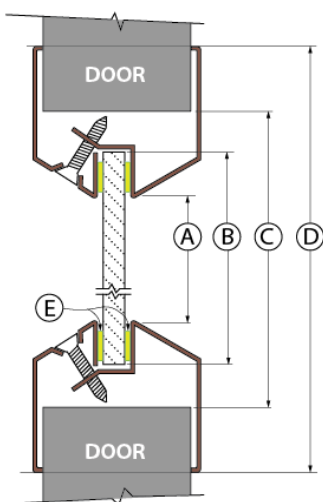

## LITES... VL SERIES, VISION LITE STANDARD PROFILE

**IN STOCK  
FOR IMMEDIATE SHIPPING**

**Intertek**

- ▶ 45-180 Minute Fire-Rated Steel Vision Lites for  $\frac{3}{16}$ " to  $\frac{1}{4}$ " Glass
- ▶ Standard Profile Vision Lite for Fire Rated Doors
- ▶ Frame has Single-Sided Fasteners
- ▶ 20 Gauge Cold Rolled Steel
- ▶ Designed for use with 1  $\frac{3}{4}$ " Doors Only
- ▶ Baked on Powder Coat Finish
- ▶ Color: Standard Bronze
- ▶ Fasteners: # 8 x  $\frac{7}{8}$ " Flathead Phillips Head SMS

ITEM #	SIZE (DOOR CUTOUT) Width x Height	PCS / CTN		
VL520	5" x 20"	6	Custom Sizes available. Width: 5" to 36" Height: 4" to 72"	
VL535	5" x 35"	6		
VL624	6" x 24"	6		
VL626	6" x 26"	6		
VL627	6" x 27"	6		
VL630	6" x 30"	6		
VL636	6" x 36"	6		
VL722	7" x 22"	6		
VL818	8" x 18"	6		
VL830	8" x 30"	6		
VL832	8" x 32"	6		
VL836	8" x 36"	6		
VL1010	10" x 10"	10		For pricing & availability inquiries contact your Local Distributor or click <a href="#">here</a> for the list of our Sales Representatives
VL1212	12" x 12"	10		
VL1414	14" x 14"	10		
VL1818	18" x 18"	2		
VL2020	20" x 20"	4		
VL2030	20" x 30"	2		
VL2424	24" x 24"	4		
VL2430	24" x 30"	4		
VL2432	24" x 32"	4		
VL2434	24" x 34"	2		
VL2436	24" x 36"	2		
VL2456	24" x 56"	1		
VL2460	24" x 60"	1		
VL2464 *	24" x 64"	1		

- (A) VISIBLE LIGHT = 2" UNDER ORDER SIZE
- (B) GLASS = 1" UNDER ORDER SIZE
- (C) ORDER SIZE = DOOR CUTOUT
- (D) 1-3/8" OVER ORDER SIZE
- (E) GLAZING TAPE

**GLASS NOT INCLUDED**

\*Shaded Items are Non-Fire Rated.