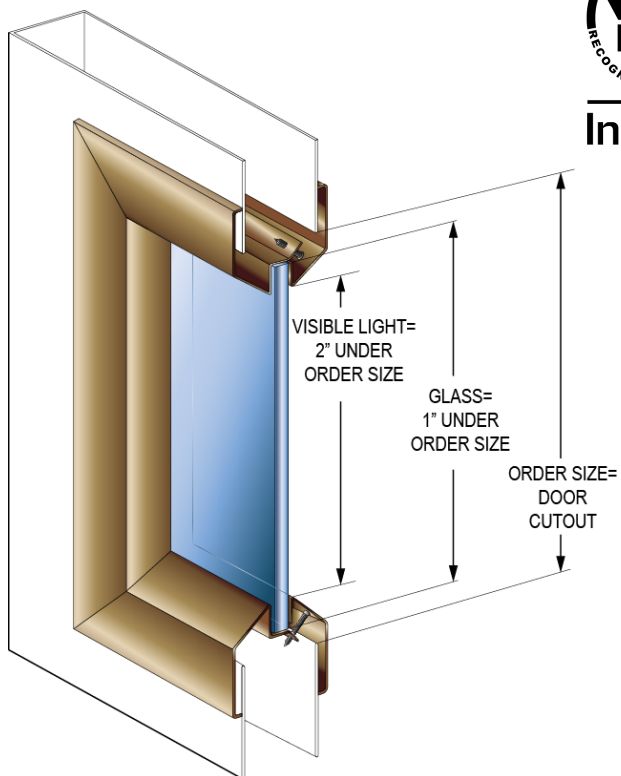

## LITES... VL SERIES, VISION LITE STANDARD PROFILE

**IN STOCK  
FOR IMMEDIATE SHIPPING**

**Intertek**

- ▶ 45-180 Minute Fire-Rated Steel Vision Lites for  $\frac{3}{16}$ " to  $\frac{1}{4}$ " Glass
- ▶ Standard Profile Vision Lite for Fire Rated Doors
- ▶ Frame has Single-Sided Fasteners
- ▶ 20 Gauge Cold Rolled Steel
- ▶ Designed for use with 1  $\frac{3}{4}$ " Doors Only
- ▶ Baked on Powder Coat Finish
- ▶ Color: Standard Bronze
- ▶ Fasteners: # 8 x  $\frac{7}{8}$ " Flathead Phillips Head SMS

ITEM #	SIZE (DOOR CUTOUT) Width x Height	PCS / CTN		
VL520	5" x 20"	6	Custom Sizes available. Width: 5" to 36" Height: 4" to 72"	
VL535	5" x 35"	6		
VL624	6" x 24"	6		
VL626	6" x 26"	6		
VL627	6" x 27"	6		
VL630	6" x 30"	6		
VL636	6" x 36"	6		
VL722	7" x 22"	6		
VL818	8" x 18"	6		
VL830	8" x 30"	6		
VL832	8" x 32"	6		
VL836	8" x 36"	6		
VL1010	10" x 10"	10		For pricing & availability inquiries contact your Local Distributor or click <a href="#">here</a> for the list of our Sales Representatives
VL1212	12" x 12"	10		
VL1414	14" x 14"	10		
VL1818	18" x 18"	2		
VL2020	20" x 20"	4		
VL2030	20" x 30"	2		
VL2424	24" x 24"	4		
VL2430	24" x 30"	4		
VL2432	24" x 32"	4		
VL2434	24" x 34"	2		
VL2436	24" x 36"	2		
VL2456	24" x 56"	1		
VL2460	24" x 60"	1		
VL2464 *	24" x 64"	1		

- (A) VISIBLE LIGHT = 2" UNDER ORDER SIZE
- (B) GLASS = 1" UNDER ORDER SIZE
- (C) ORDER SIZE = DOOR CUTOUT
- (D) 1-3/8" OVER ORDER SIZE
- (E) GLAZING TAPE

**GLASS NOT INCLUDED**

\*Shaded Items are Non-Fire Rated.