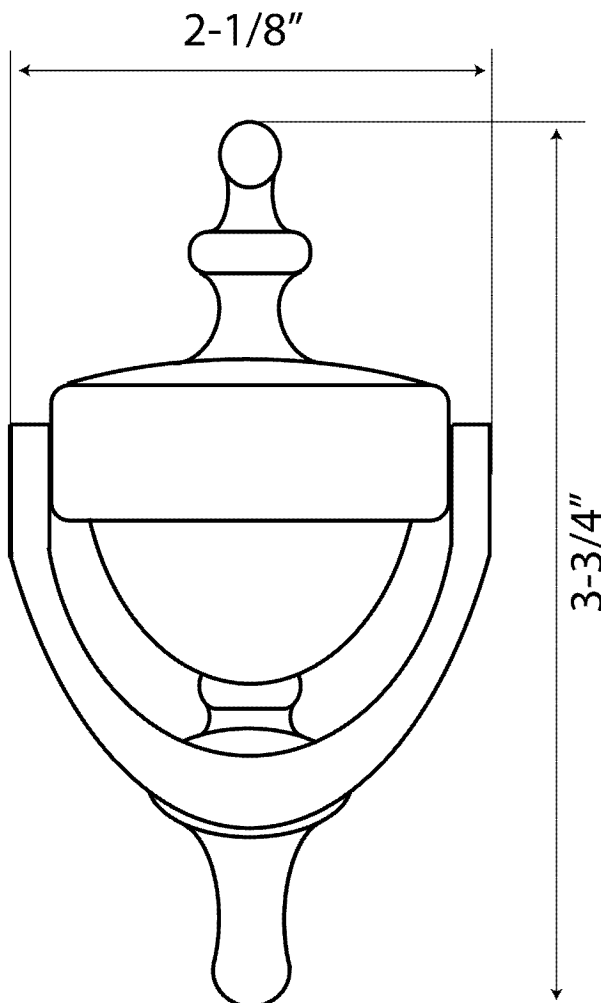

SSBDK234

Solid Brass Door Knocker

- ◎ Size: 2-1/8" x 3-3/4"
- ◎ Individually poly-bagged
- ◎ Packed with screws
- ◎ Conforms to ANSI/BHMA A156.16 L23151
- ◎ Similar to IVES #3102
- ◎ Finish: US3

Cal-Royal Products, Inc.
6605 Flotilla St., City of Commerce, CA 90040 U.S.A.

Distributed by
www.Ameraproducts.com
Phone: (800) 608-6568
Fax: (409) 840-5545
info@ameraproducts.com

VERSION DATE
AUG-01
CAL-ROYAL PRODUCTS, INC.

The illustration and technical description in this Specification Sheet is current as of the date in the version box above. Cal-Royal Product reserves the right to, and may frequently make changes and/or improvements in designs and dimensions.