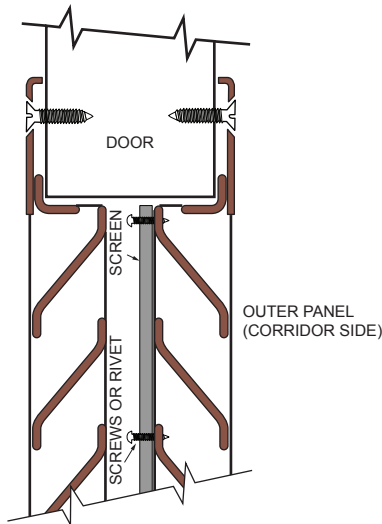

LITES & LOUVERS, OPTIONAL INSECT SCREEN INSTALLATION

APPLICABLE FOR YLV, VLV and FLLV SERIES

YLV SERIES

UNFRAMED SCREEN
INSTALLED WITH
RIVETS OR SCREWS

18 x 14 mesh insect screen installed with rivets or screws. Screen is secured to the inner side of the louver panel towards the corridor.

VLV SERIES

FRAMED SCREEN

18 x 14 mesh insect screen installed with double sided tape to corridor side of the louver.

FLLV SERIES

FRAMED SCREEN

18 x 14 mesh insect screen installed in roll-formed aluminum frame. Frame is secured with screws or tape to the corridor side of the louver, so that the adjusting lever is not interfered.

SIZES	YLV SERIES	VLV SERIES	FLLV SERIES
12" x 12"	✓	✓	✓
12" x 18"	—	✓	—
12" x 24"	—	✓	✓
18" x 12"	✓	✓	✓
18" x 18"	✓	✓	✓
18" x 24"	—	✓	✓
18" x 60"	—	✓	—
18" x 64"	—	✓	—
20" x 10"	—	✓	—
24" x 12"	✓	✓	✓
24" x 18"	—	✓	✓
24" x 24"	✓	✓	✓
24" x 60"	—	✓	—
24" x 64"	—	✓	—