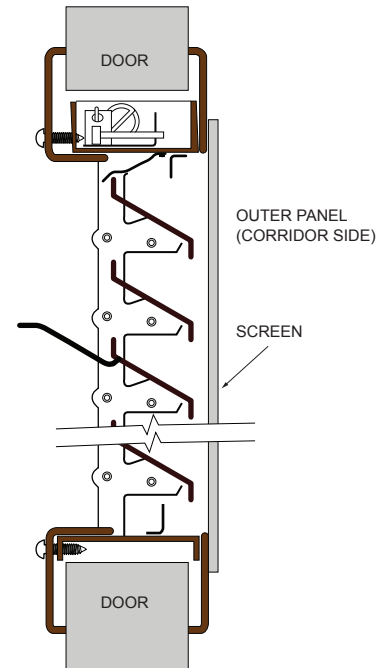

LITES & LOUVERS, OPTIONAL INSECT SCREEN INSTALLATION

APPLICABLE FOR YLV, VLV and FLLV SERIES

YLV SERIES

UNFRAMED SCREEN
INSTALLED WITH
RIVETS OR SCREWS

18 x 14 mesh insect screen installed with rivets or screws. Screen is secured to the inner side of the louver panel towards the corridor.

VLV SERIES

FRAMED SCREEN

18 x 14 mesh insect screen installed with double sided tape to corridor side of the louver.

FLLV SERIES

FRAMED SCREEN

18 x 14 mesh insect screen installed in roll-formed aluminum frame. Frame is secured with screws or tape to the corridor side of the louver, so that the adjusting lever is not interfered.

SIZES	YLV SERIES	VLV SERIES	FLLV SERIES
12" x 12"	✓	✓	✓
12" x 18"	—	✓	—
12" x 24"	—	✓	✓
18" x 12"	✓	✓	✓
18" x 18"	✓	✓	✓
18" x 24"	—	✓	✓
18" x 60"	—	✓	—
18" x 64"	—	✓	—
20" x 10"	—	✓	—
24" x 12"	✓	✓	✓
24" x 18"	—	✓	✓
24" x 24"	✓	✓	✓
24" x 60"	—	✓	—
24" x 64"	—	✓	—