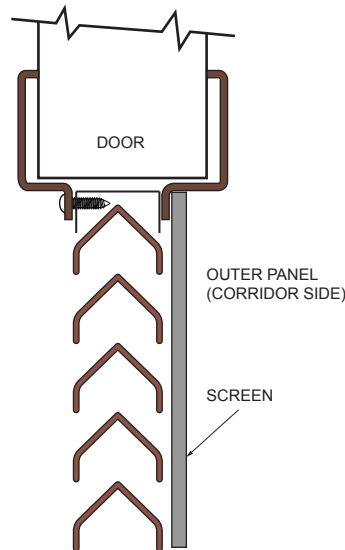

LITES & LOUVERS, OPTIONAL INSECT SCREEN INSTALLATION

APPLICABLE FOR YLV, VLV and FLLV SERIES

YLV SERIES

UNFRAMED SCREEN
INSTALLED WITH
RIVETS OR SCREWS

18 x 14 mesh insect screen installed with rivets or screws. Screen is secured to the inner side of the louver panel towards the corridor.

VLV SERIES

FRAMED SCREEN

18 x 14 mesh insect screen installed with double sided tape to corridor side of the louver.

FLLV SERIES

FRAMED SCREEN

18 x 14 mesh insect screen installed in roll-formed aluminum frame. Frame is secured with screws or tape to the corridor side of the louver, so that the adjusting lever is not interfered.

SIZES	YLV SERIES	VLV SERIES	FLLV SERIES
12" x 12"	✓	✓	✓
12" x 18"	—	✓	—
12" x 24"	—	✓	✓
18" x 12"	✓	✓	✓
18" x 18"	✓	✓	✓
18" x 24"	—	✓	✓
18" x 60"	—	✓	—
18" x 64"	—	✓	—
20" x 10"	—	✓	—
24" x 12"	✓	✓	✓
24" x 18"	—	✓	✓
24" x 24"	✓	✓	✓
24" x 60"	—	✓	—
24" x 64"	—	✓	—